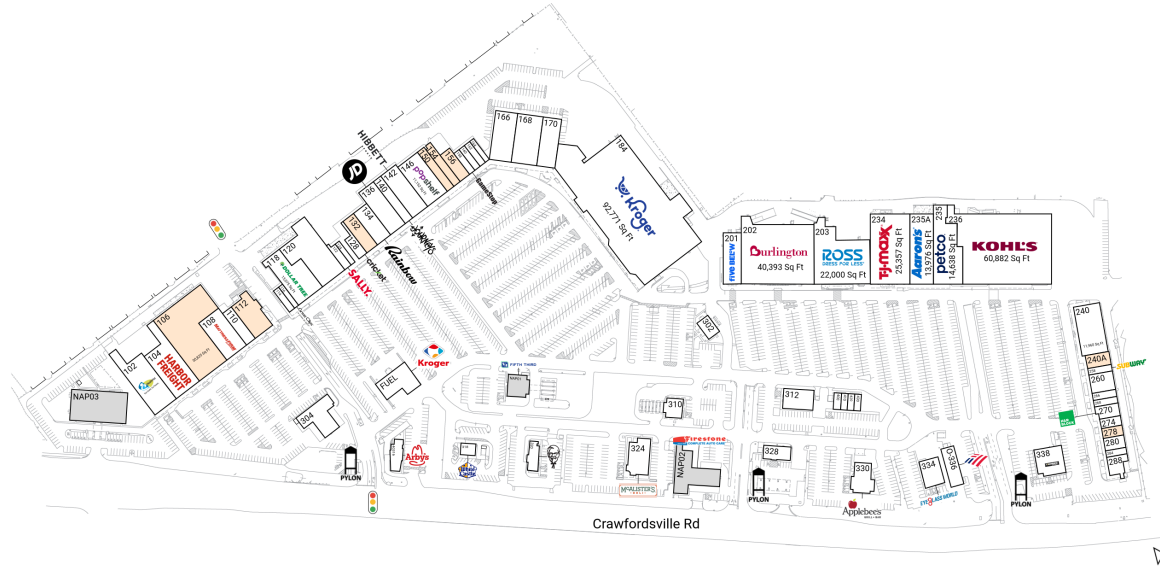

Speedway Super Center

5620-6020 Crawfordsville Road | Speedway, IN 46224

Marion County Indianapolis-Carmel-Greenwood, IN 585,266 Sq Ft

39.7987, -86.2619

Available Spaces

106	30,825 Sq Ft	360°	154	3,600 Sq Ft	360°
112	7,704 Sq Ft	360°	156	3,545 Sq Ft	360°
132	4,800 Sq Ft		240A	2,890 Sq Ft	360°
150	2,875 Sq Ft	360°	278	1,910 Sq Ft	360°

Current Tenants

Space size listed in square feet

102	HealthNet	15,225	258	Subway	1,445
104	Harbor Freight Tools	14,178	260	Melody Salon & Suite	4,071
108	Mattress Firm	10,575	266	Affordable Insurance Agency	1,562
110	Luxe Nail Lounge	4,000	268	AccuQuest Hearing Centers	1,445
114	Eyes by India	1,450	270	H&R Block	2,690
116	Great Clips	1,210	274	Accurate Personnel Services	1,805
118	Dollar Tree	13,075	280	MAS Aesthetics Gym	2,371
120	Oak Street Health	16,675	284	Falis Place	1,245
122	Sally Beauty Supply	1,600	288	Donatos Pizzeria	2,745
124	Speedway Jewelry Phones & Perf	2,400	302	Pana Donut & Baba Tea	2,456
128	Cricket Wireless	1,500	310	Caribbean Brize Restaurant	3,098
134	Rainbow Shops	10,800	312	Flying Squirrel Axe Throwing C	5,500
136	JD Sports	8,960	318	White Castle	1,575
140	Journeys	4,480	320	KFC	2,481
142	Hibbett Sports	7,279	324	McAlister's Deli	6,450
146	pOpshelf	11,152	328	Thorntons	2,850
158	GameStop	1,600	330	Applebee's	5,400
160	Wings & Kabob	1,600	334	Eyeglass World	4,500
162	Kuakua Hawaiian BBQ & Sushi	1,600	338	Advance Auto Parts	6,993
164	Maria Hair Braiding	1,200	400	Ice Cream Cone	1,000
166	Empire Beauty Schools	10,000	410	Punta Cana Barbershop	1,000
168	Grace Beauty	11,600	420	Queen Nails	1,000
170	Miniso	8,400	430	Prideland Collectibles	1,000
184	Kroger	92,771	40316	Arby's	2,800
201	Five Below	8,525	FUEL	Kroger Fuel Center	0
202	Burlington	40,393	O-336	Bank of America	4,439
203	Ross Dress for Less	22,000	NAP01	Fifth Third Bank	1,335
234	T.J. Maxx	25,357	NAP02	Firestone Complete Auto Care	2,800
235	Petco	14,638	NAP03	NAP	0
235A	Aaron's	13,976			
236	Kohl's	60,882			
240	Indiana Bureau of Motor Vehicles Commission	11,960			

This site plan is for illustrative and information purposes only, showing the general layout of the shopping center; and is not a legal survey. Brixmor makes no representation or warranty that the shopping center is exactly as depicted as site conditions and tenant mix are subject to change over time. 4169